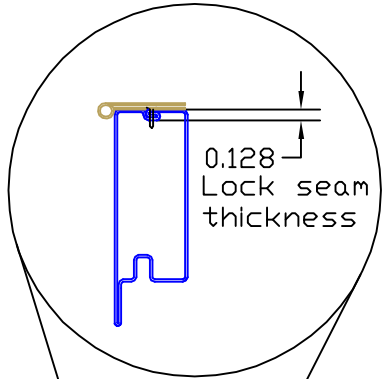

RUSCO® MANUFACTURING INC.

SECURITY STORM DOOR

MODEL 3029 - 22 GAUGE MAIN FRAME

ALSO AVAILABLE IN 18 GAUGE MAIN FRAME