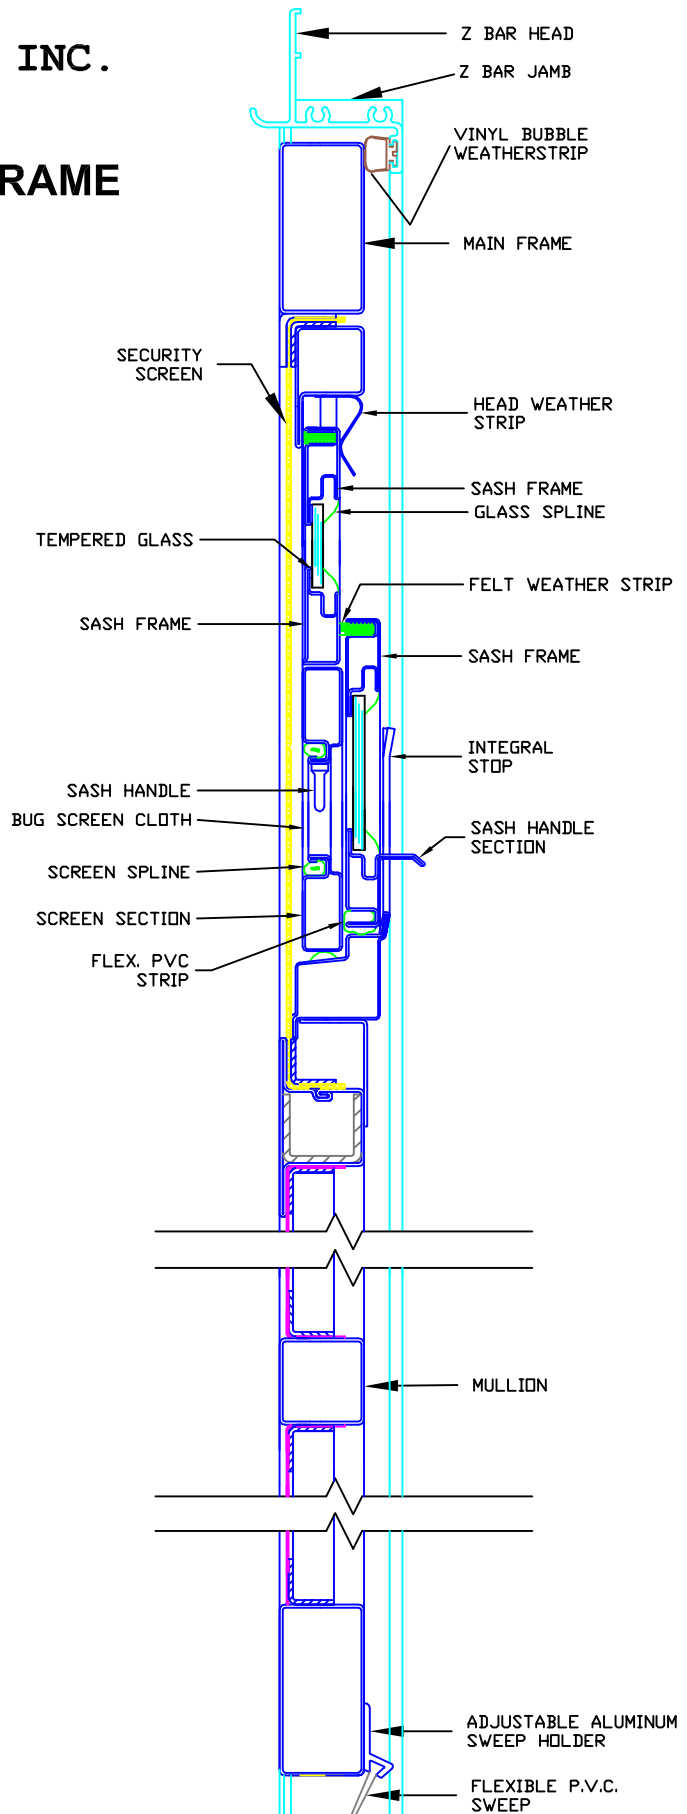

RUSCO® MANUFACTURING INC.

SECURITY STORM DOOR

MODEL 3029 - 22 GAUGE MAIN FRAME

ALSO AVAILABLE IN 18 GAUGE MAIN FRAME