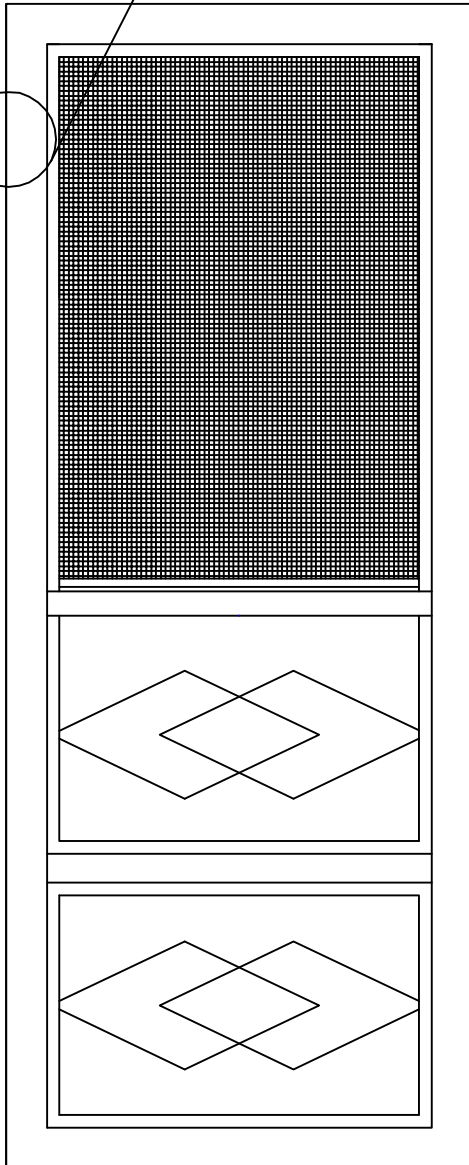

RUSCO® MANUFACTURING INC.

SECURITY STORM DOOR

MODEL 3029 - 22 GAUGE MAIN FRAME

ALSO AVAILABLE IN 18 GAUGE MAIN FRAME